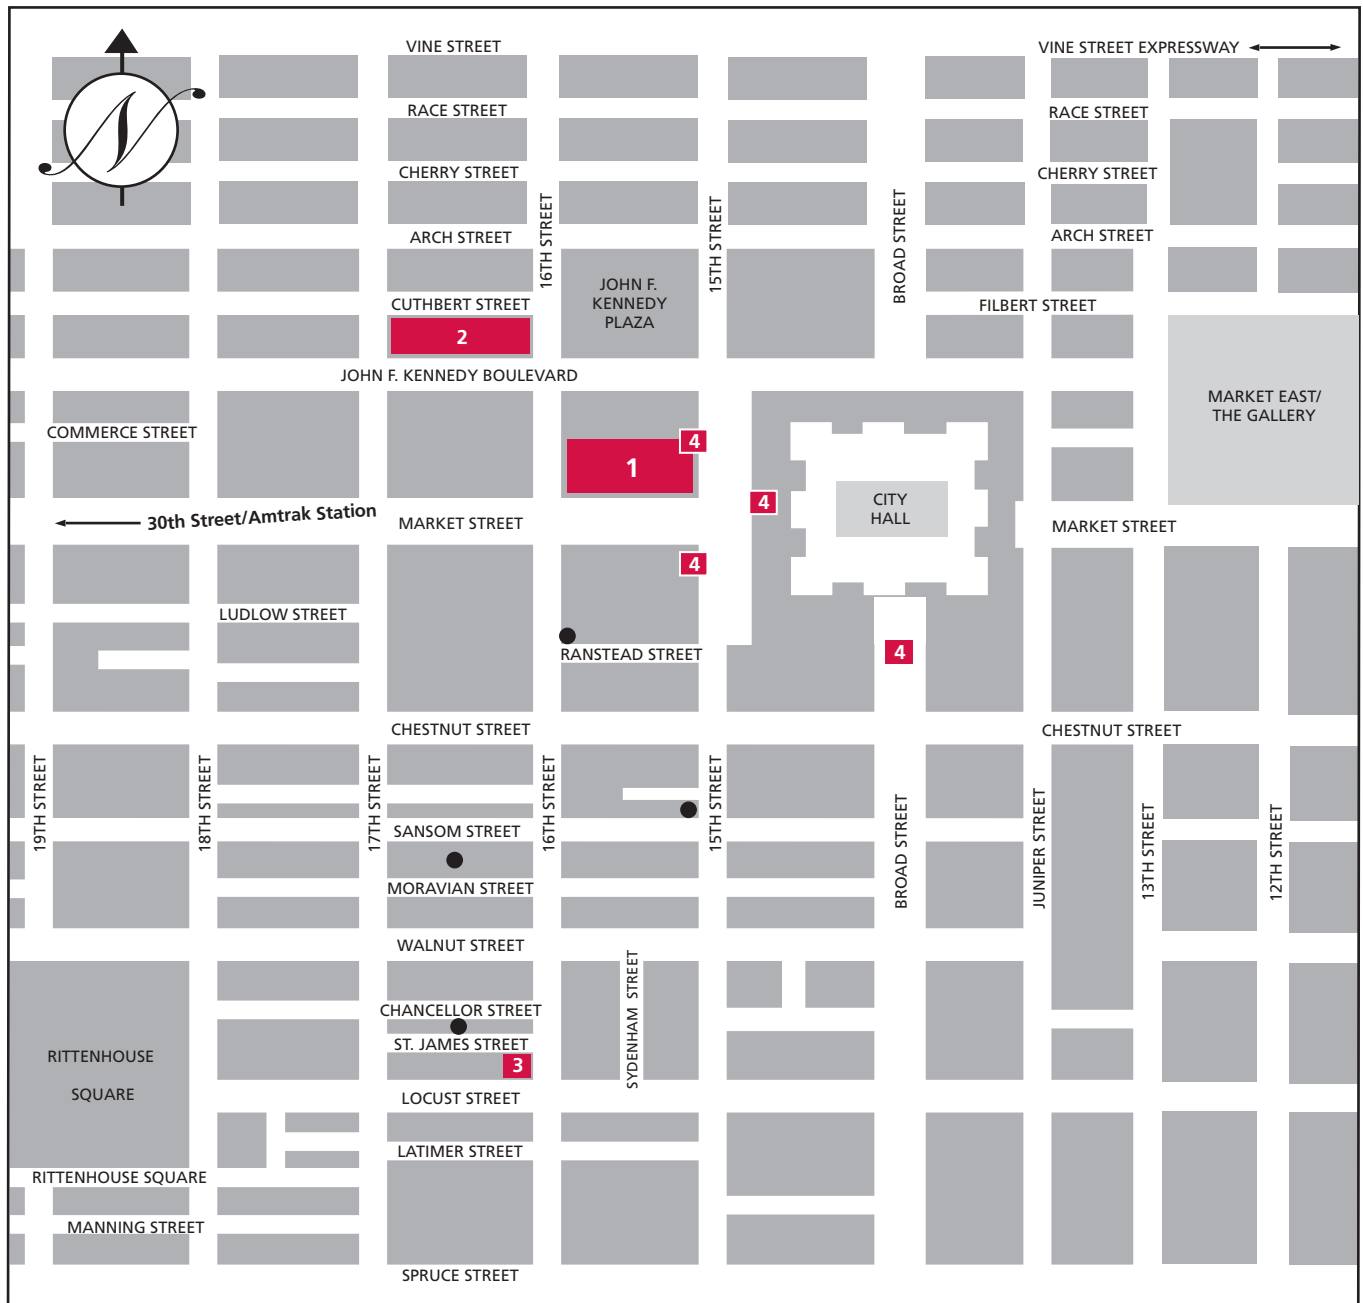

Center City Campus (TUCC)

TEMPLE UNIVERSITY

Buildings and Departments

1. TUCC – 1515 Market Street
2. Suburban Station – Regional Rail Lines
3. PATCO Hi-Speed Line
Locust Street (between 15th-16th)
4. Broad Street Subway (City Hall),
Market-Frankford Elevated (15th Street),
Subway-surface cars

- Indicates lots with discount parking after 3:00 p.m., for those with a valid Temple University ID.