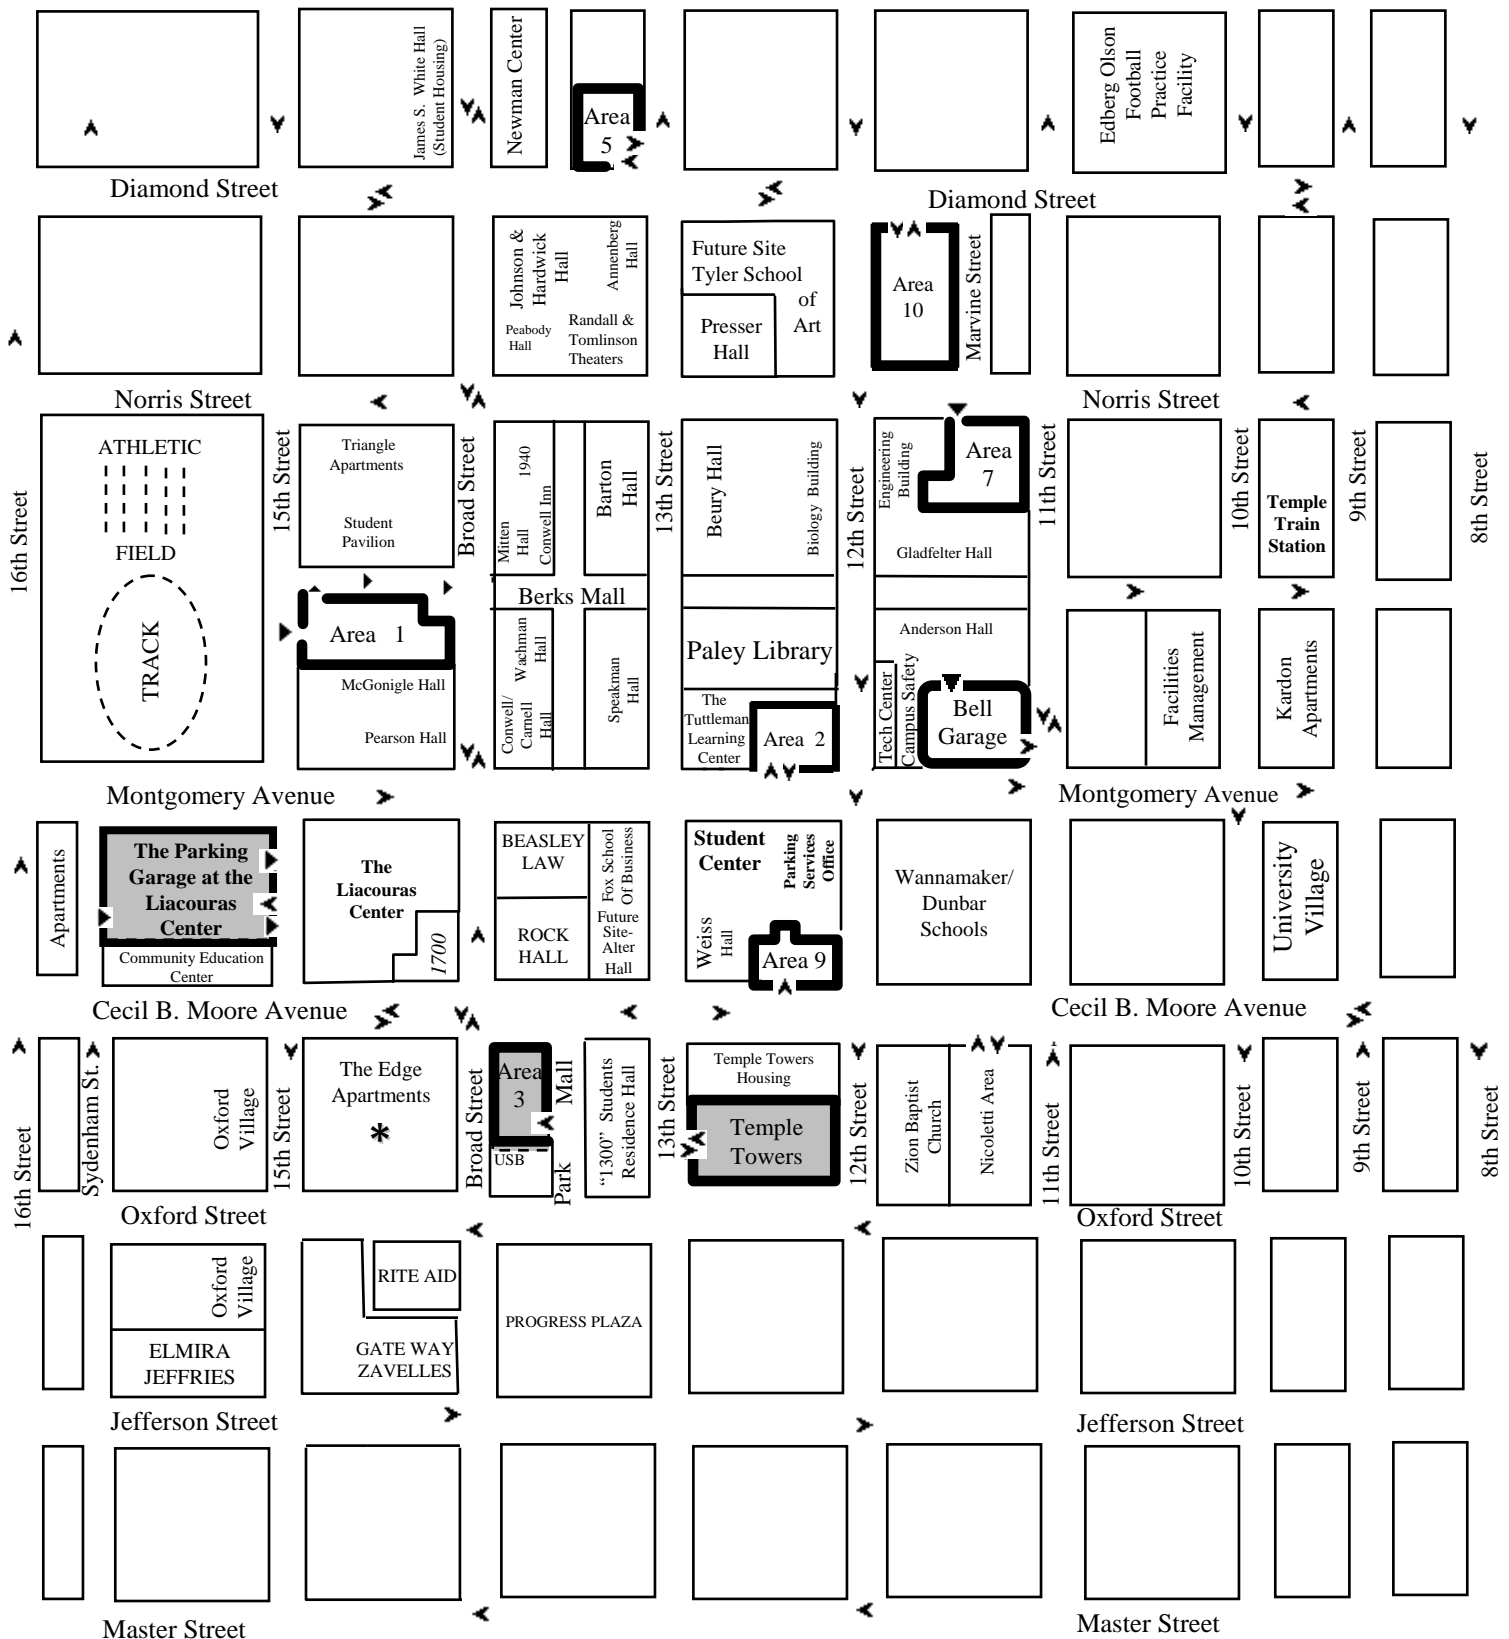

Free "Move-In" Parking For The Edge Apartment Complex Aug 28-31, 2008

\* If Area #3 & Temple Towers Area fill to capacity, please use the Liacouras Garage.