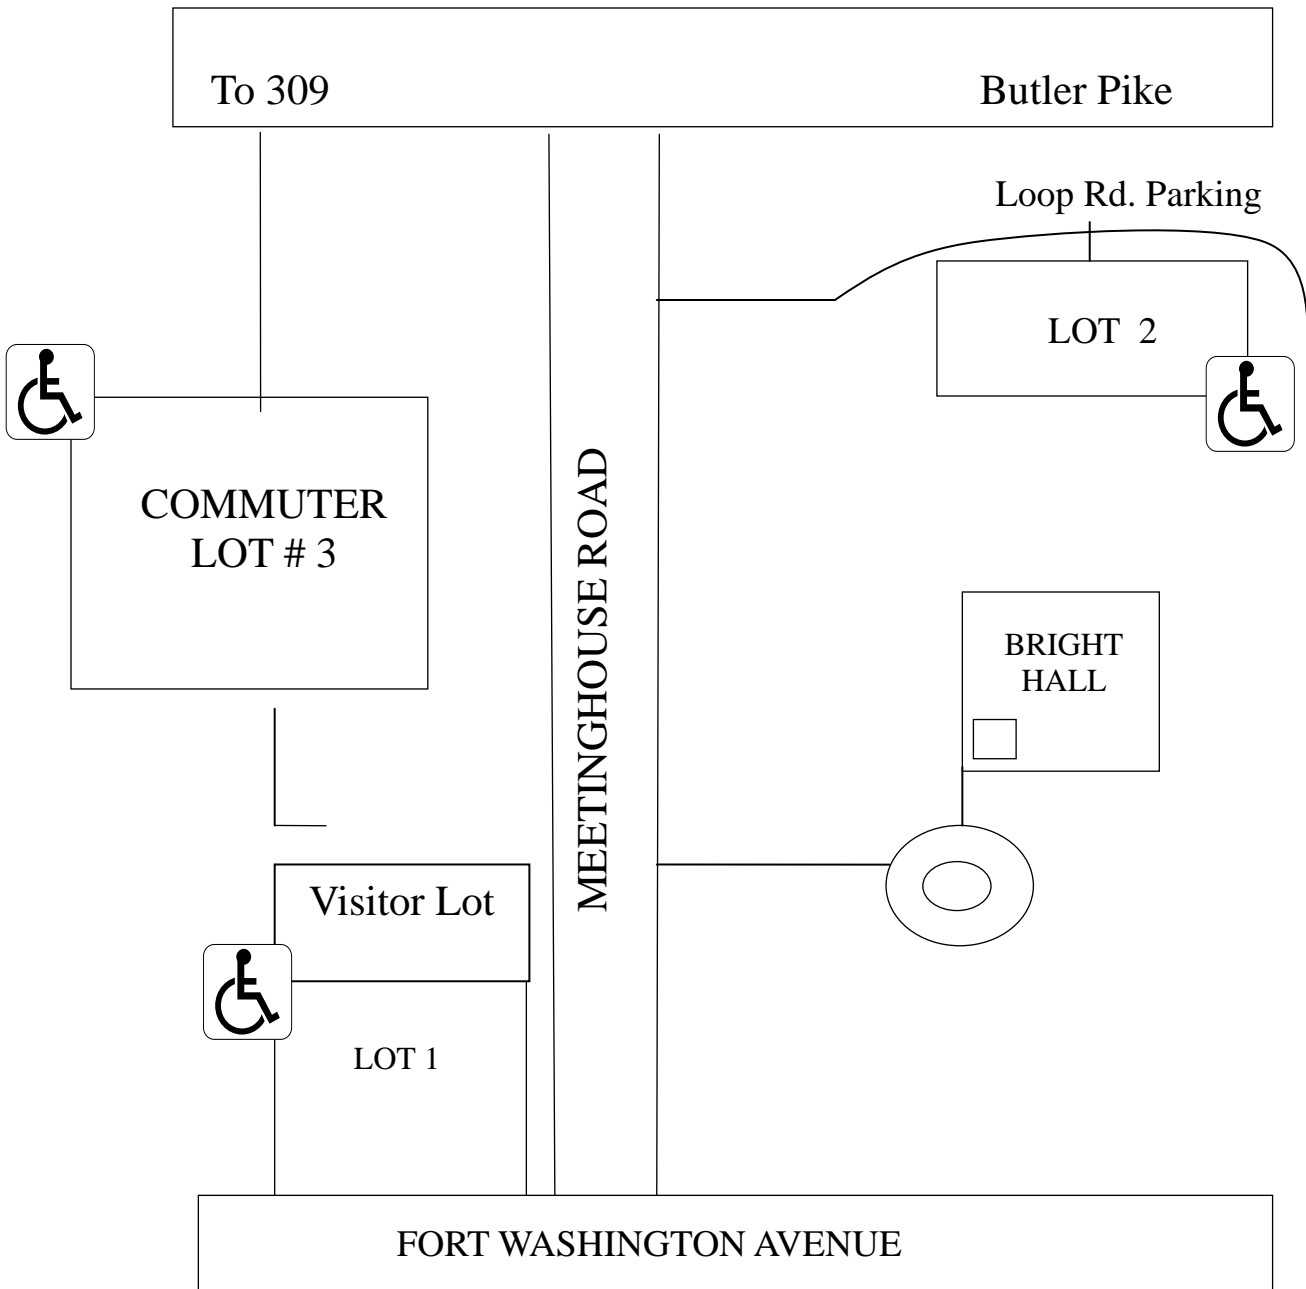

AMBLER CAMPUS

Lot #1: Faculty, Staff and visitor parking with (**PURPLE** Hangtag/Decal)

Lot #2: Faculty and Staff parking (**PURPLE** Hangtag/Decal)

Lot #3 (Commuter Lot): Commuting students (**RED** Hangtag/Decal)

Loop Road: Resident Student and motorcycle parking. (**YELLOW** Hangtag/Decal)

Handicapped parking is available in all Parking Areas.