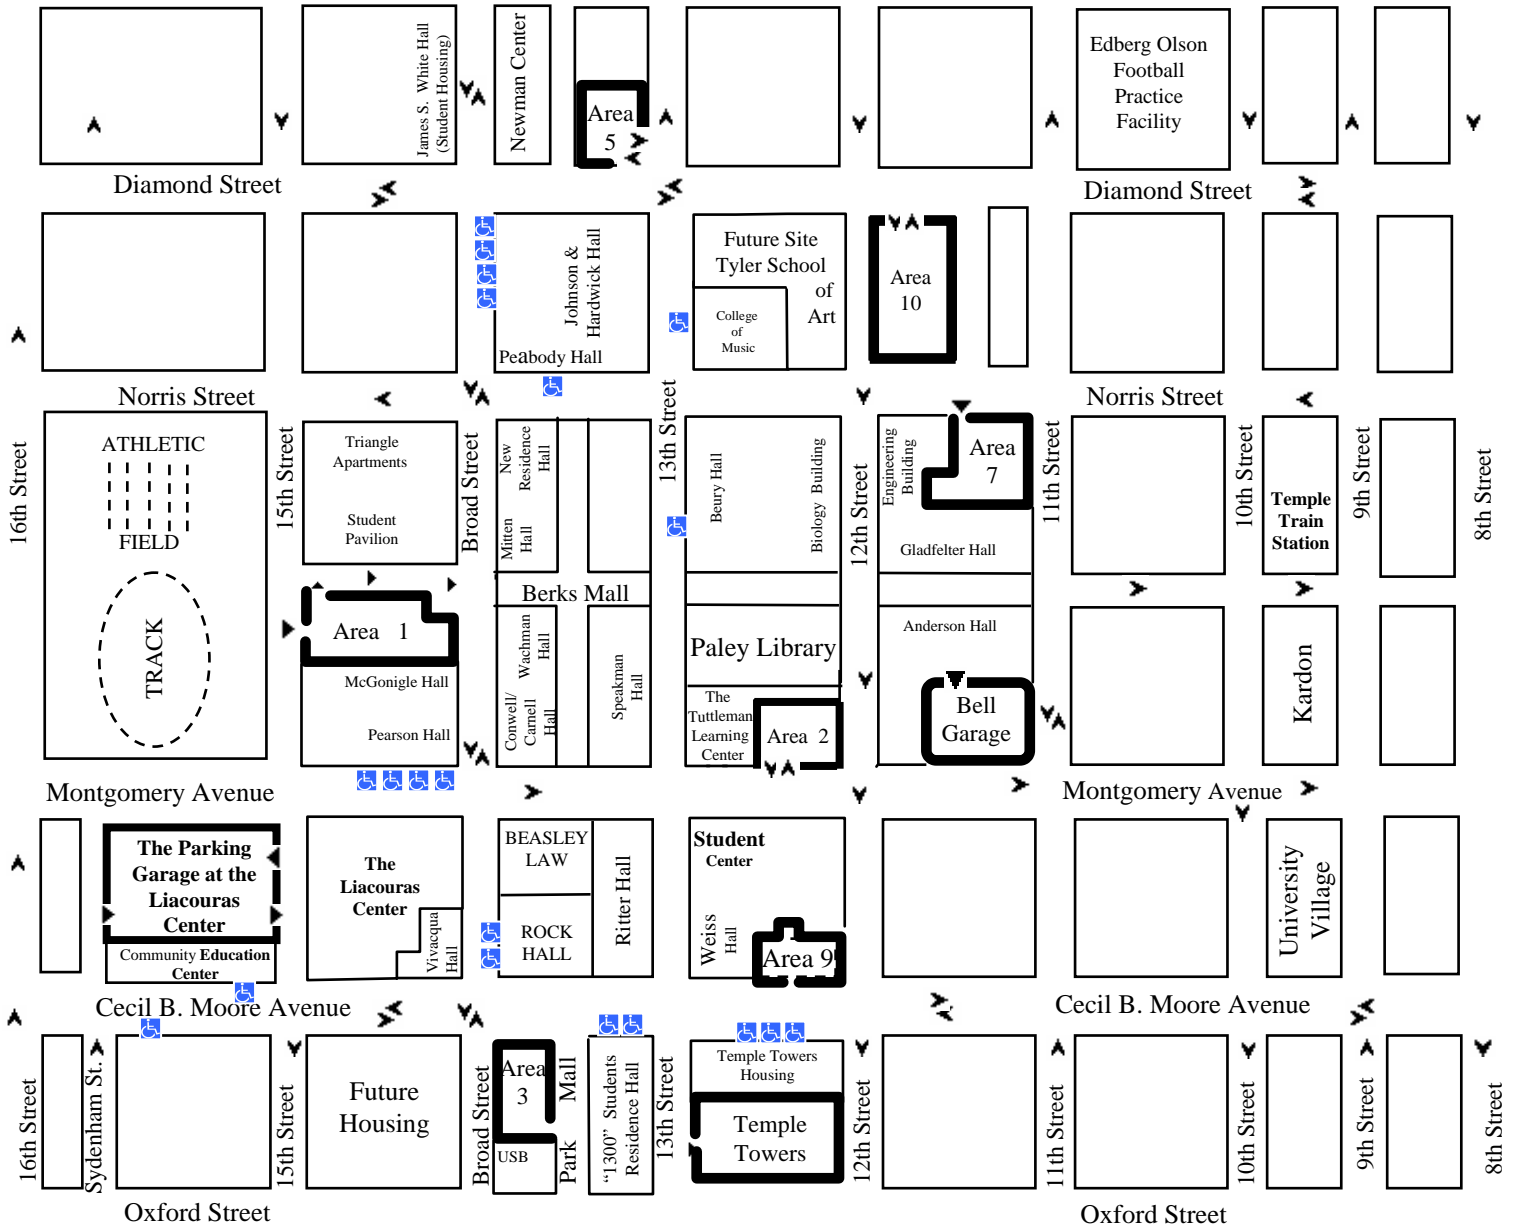

# Main Campus

## On-Street Handicapped Parking Spaces

Existing Street Handicapped Stalls: 20

### On-Street Handicapped Parking Spaces are as follows:

- Montgomery Ave. (North Side), between Broad St. & 15<sup>th</sup>, next to Person Hall. (4 Spaces)
- Broad St., (East Side) south of Diamond St. in front of Hardwick Hall. (4 Spaces)
- Broad St. (East Side), between Montgomery Ave. & C.B. Moore, in front of Rock Hall. (2 Spaces)
- Norris St. (North Side), between Broad St. and 13<sup>th</sup> St., next to Peabody Hall. (1 Space)
- 13<sup>th</sup> St. (East Side), between Diamond St., and Norris St., in front of Presser Hall. (1 Space)
- 13<sup>th</sup> St. (East Side), between Norris St. and Berks Walk; just south of Walkway leading to Beury Hall. (1 Space)
- Cecil B. Moore (South Side), between 13<sup>th</sup> St. Park Ave., in front of 1300 Residence Hall. (2 Spaces)
- Cecil B. Moore (South Side) between 12<sup>th</sup> St. & 13<sup>th</sup> St., in front of Temple Towers Apts. (3 Spaces)
- Cecil B. Moore (South Side), between 15<sup>th</sup> St. & Sydenham Street. (1 Space)
- Cecil B. Moore (North Side), between 15<sup>th</sup> St. & Sydenham Street. (1 Space)