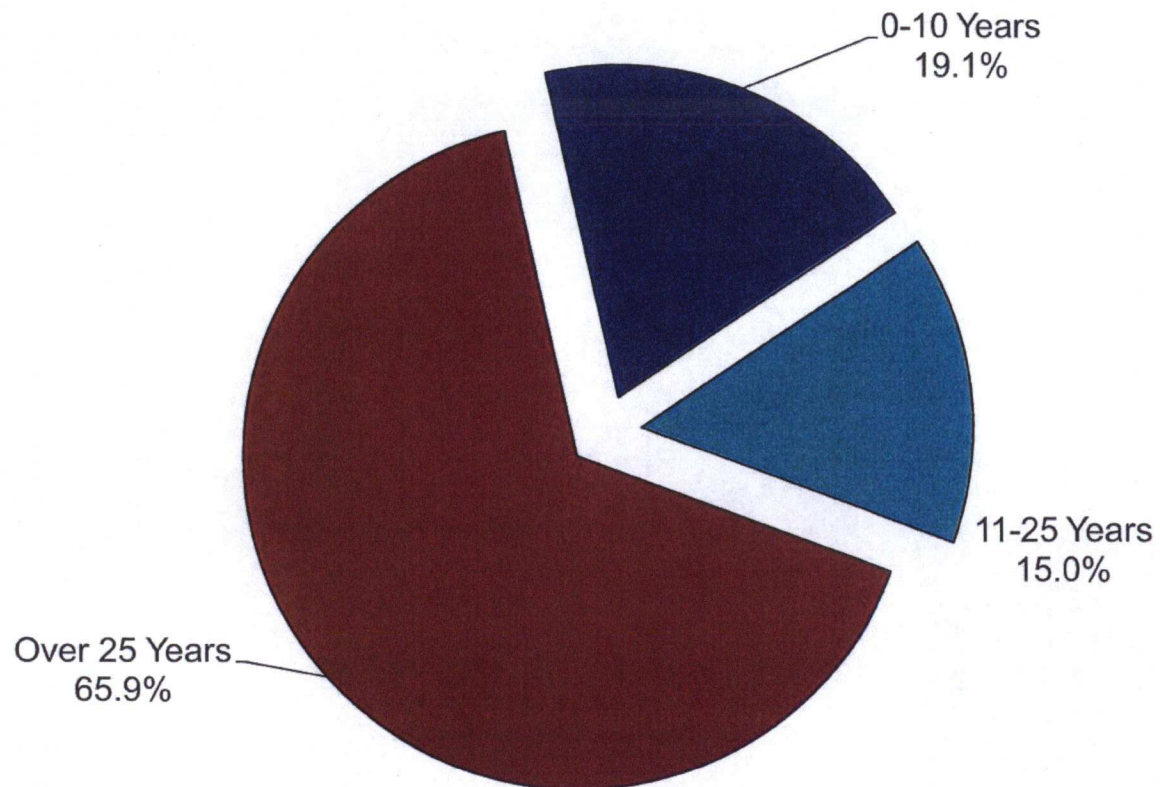

TEMPLE UNIVERSITY

Age of All Buildings

All Campuses

As Of June 30, 2010

Based on square footage: 0-10=1,780,782; 11-25=1,403,617; Over 25=6,163,250

TABLE 4