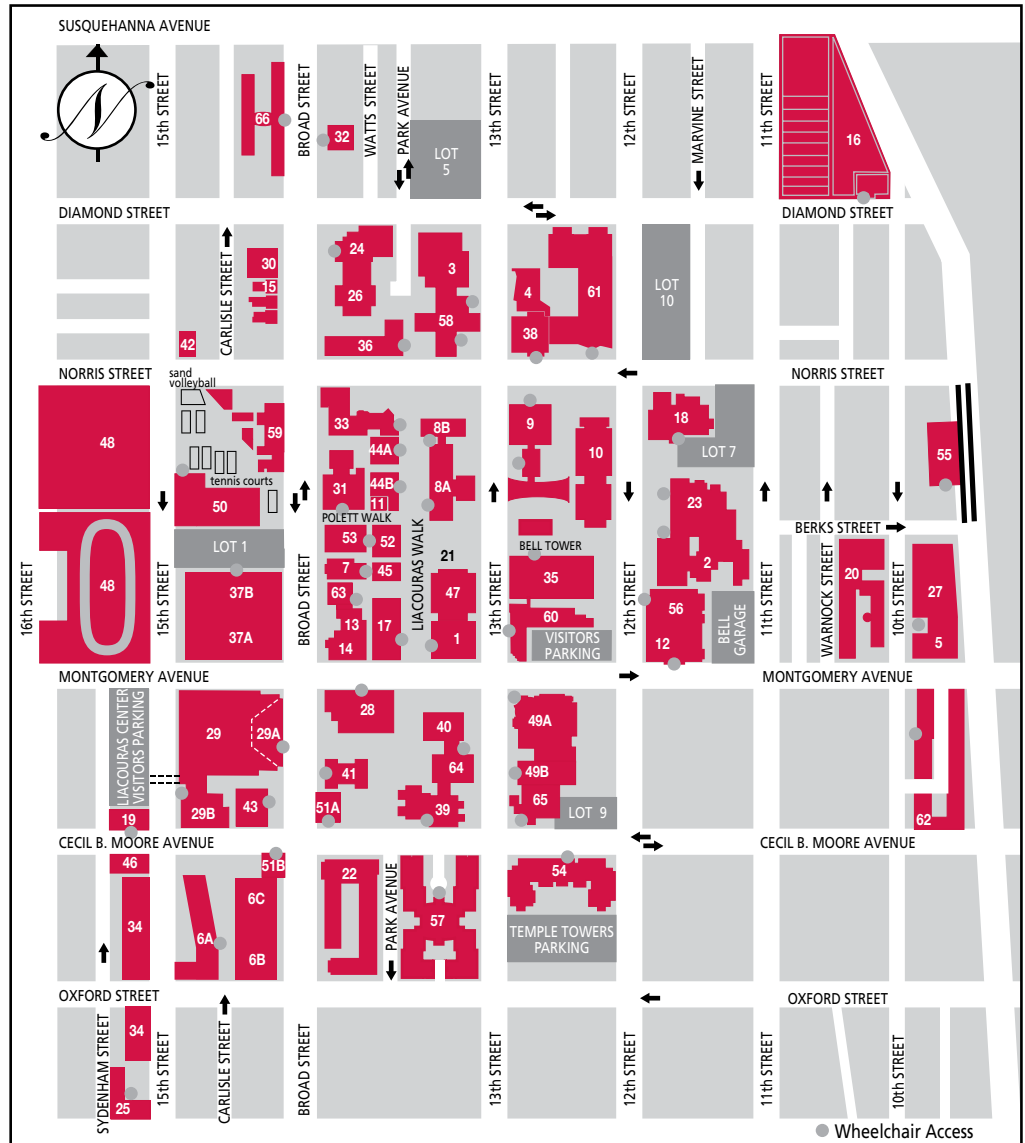

- Presser Hall (PR)
- Ritter Hall Annex (RA)/ Kiva Auditorium
- Ritter Hall (RH)
- Rock Hall (RC)
- Edward H. Rosen Hillel Center for Jewish Life
- 1700 N. Broad Street
- The Shops on Liacouras Walk 44A. and 44B.
- Shusterman Hall
- Small Business Development Center (1510 Cecil B. Moore Ave.)
- Speakman Hall (SP) (School of Tourism and Hospitality Management)
- Sports and Recreation Fields
- Student Center Complex
 - Howard Gittis Student Center/Bookstore
 - Student Center (south)
- Student Pavilion
- Subway Station and Plaza (SEPTA)
 - Northbound
 - Southbound
- Sullivan Hall (SN)
- Temple Performing Arts Center
- Temple Towers (student housing)
- Temple U. Regional Rail Station (SEPTA)
- Temple University TECH Center & Welcome Center
- "1300" (student housing)
- Tomlinson Theater (TT)/ Randall Theater
- Triangle Apartments (student housing)
- Tuttelman Learning Center
- Tyler School of Art
- University Village (privately developed housing)
- Wachman Hall (Computer/Mathematics)
- Walk Auditorium
- Weiss Hall (WH)
- James S. White Hall (student housing)