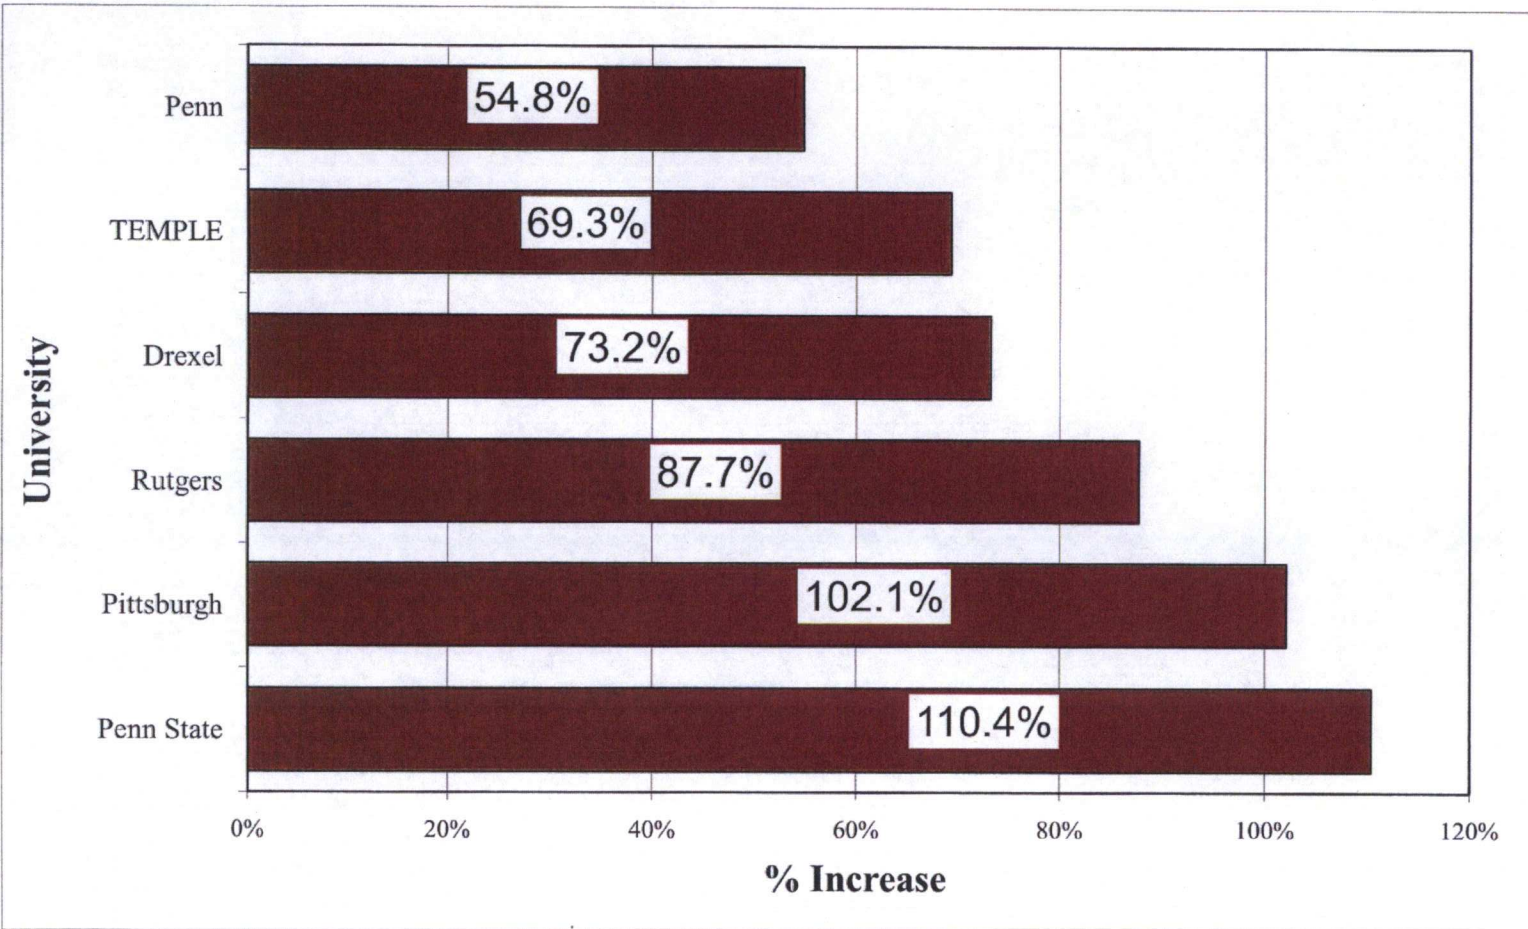

TEMPLE UNIVERSITY: A COMMITMENT TO AFFORDABLE EDUCATION

Tuition & Fees: Percent Increase
Between 2000-2001 and 2009-10

Full-time, resident undergraduate rate.

TABLE 6