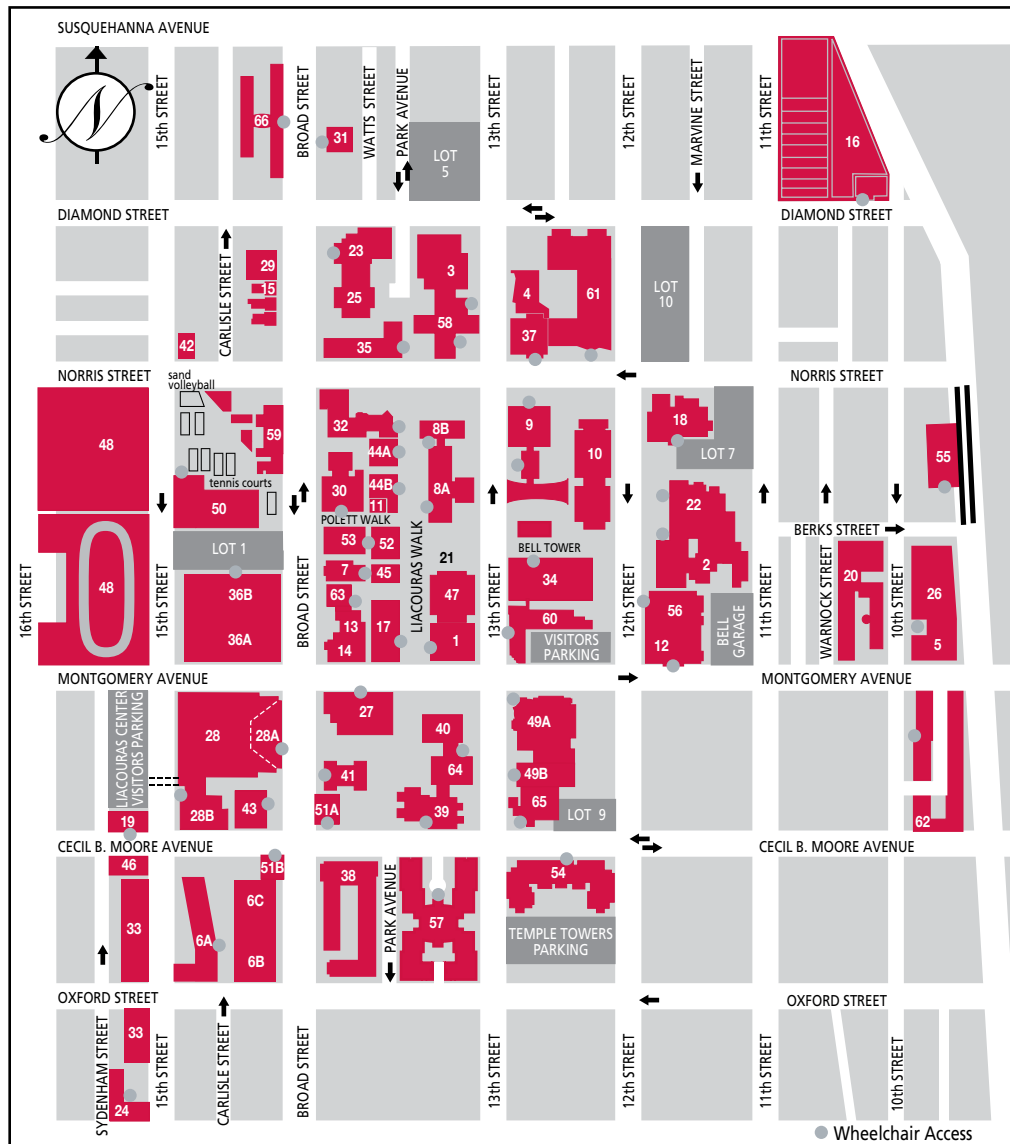

## Buildings and Departments

1. Alter Hall (The Fox School of Business)
2. Anderson Hall (AB, AC, AL)
3. Annenberg Hall (AH)
4. Architecture (under construction)
5. Atlantic Terminal (privately developed housing)
6. Avenue North Complex
  - 6A. The Edge (privately developed student housing)
  - 6B. Shops
  - 6C. Temple University Fitness
7. Barrack Hall
8. Barton Hall (Physical Science)
  - 8A. Barton A
  - 8B. Barton B
9. Beury Hall (BE)
10. Biology-Life Sciences Building (BL)
11. Campus Police Sub-Station
12. Campus Safety Services
13. Carnell Hall
14. Conwell Hall (CW)
15. Conwell House
16. Edberg-Olson Football Practice Facility
17. 1810 Liacouras Walk (student services)
18. Engineering
19. Entertainment and Community Education Center and retail shops (WRTI)
20. Facilities Management Office
21. Founder's Garden
22. Gladfelter Hall (GH)
23. Hardwick Hall (student housing)
24. Elmira Jeffries (student housing)
25. Johnson Hall (student housing)
26. Kardon Building (privately developed housing)
27. Klein Law Building (James E. Beasley School of Law)
28. The Liacouras Center
  - 28A. Esther Boyer Theater
  - 28B. Independence Blue Cross Recreation Center
29. Messiah College
30. Mitten Hall (Diamond Club)
31. Newman Center
32. "1940" (student housing)
33. Oxford Village (privately developed housing)
34. Paley Library (PL)
35. Peabody Hall (student housing)
36. Pearson/McGonigle Complex
  - 36A. Pearson Hall (PH)
  - 36B. McGonigle Hall (MG)
37. Presser Hall (PR)